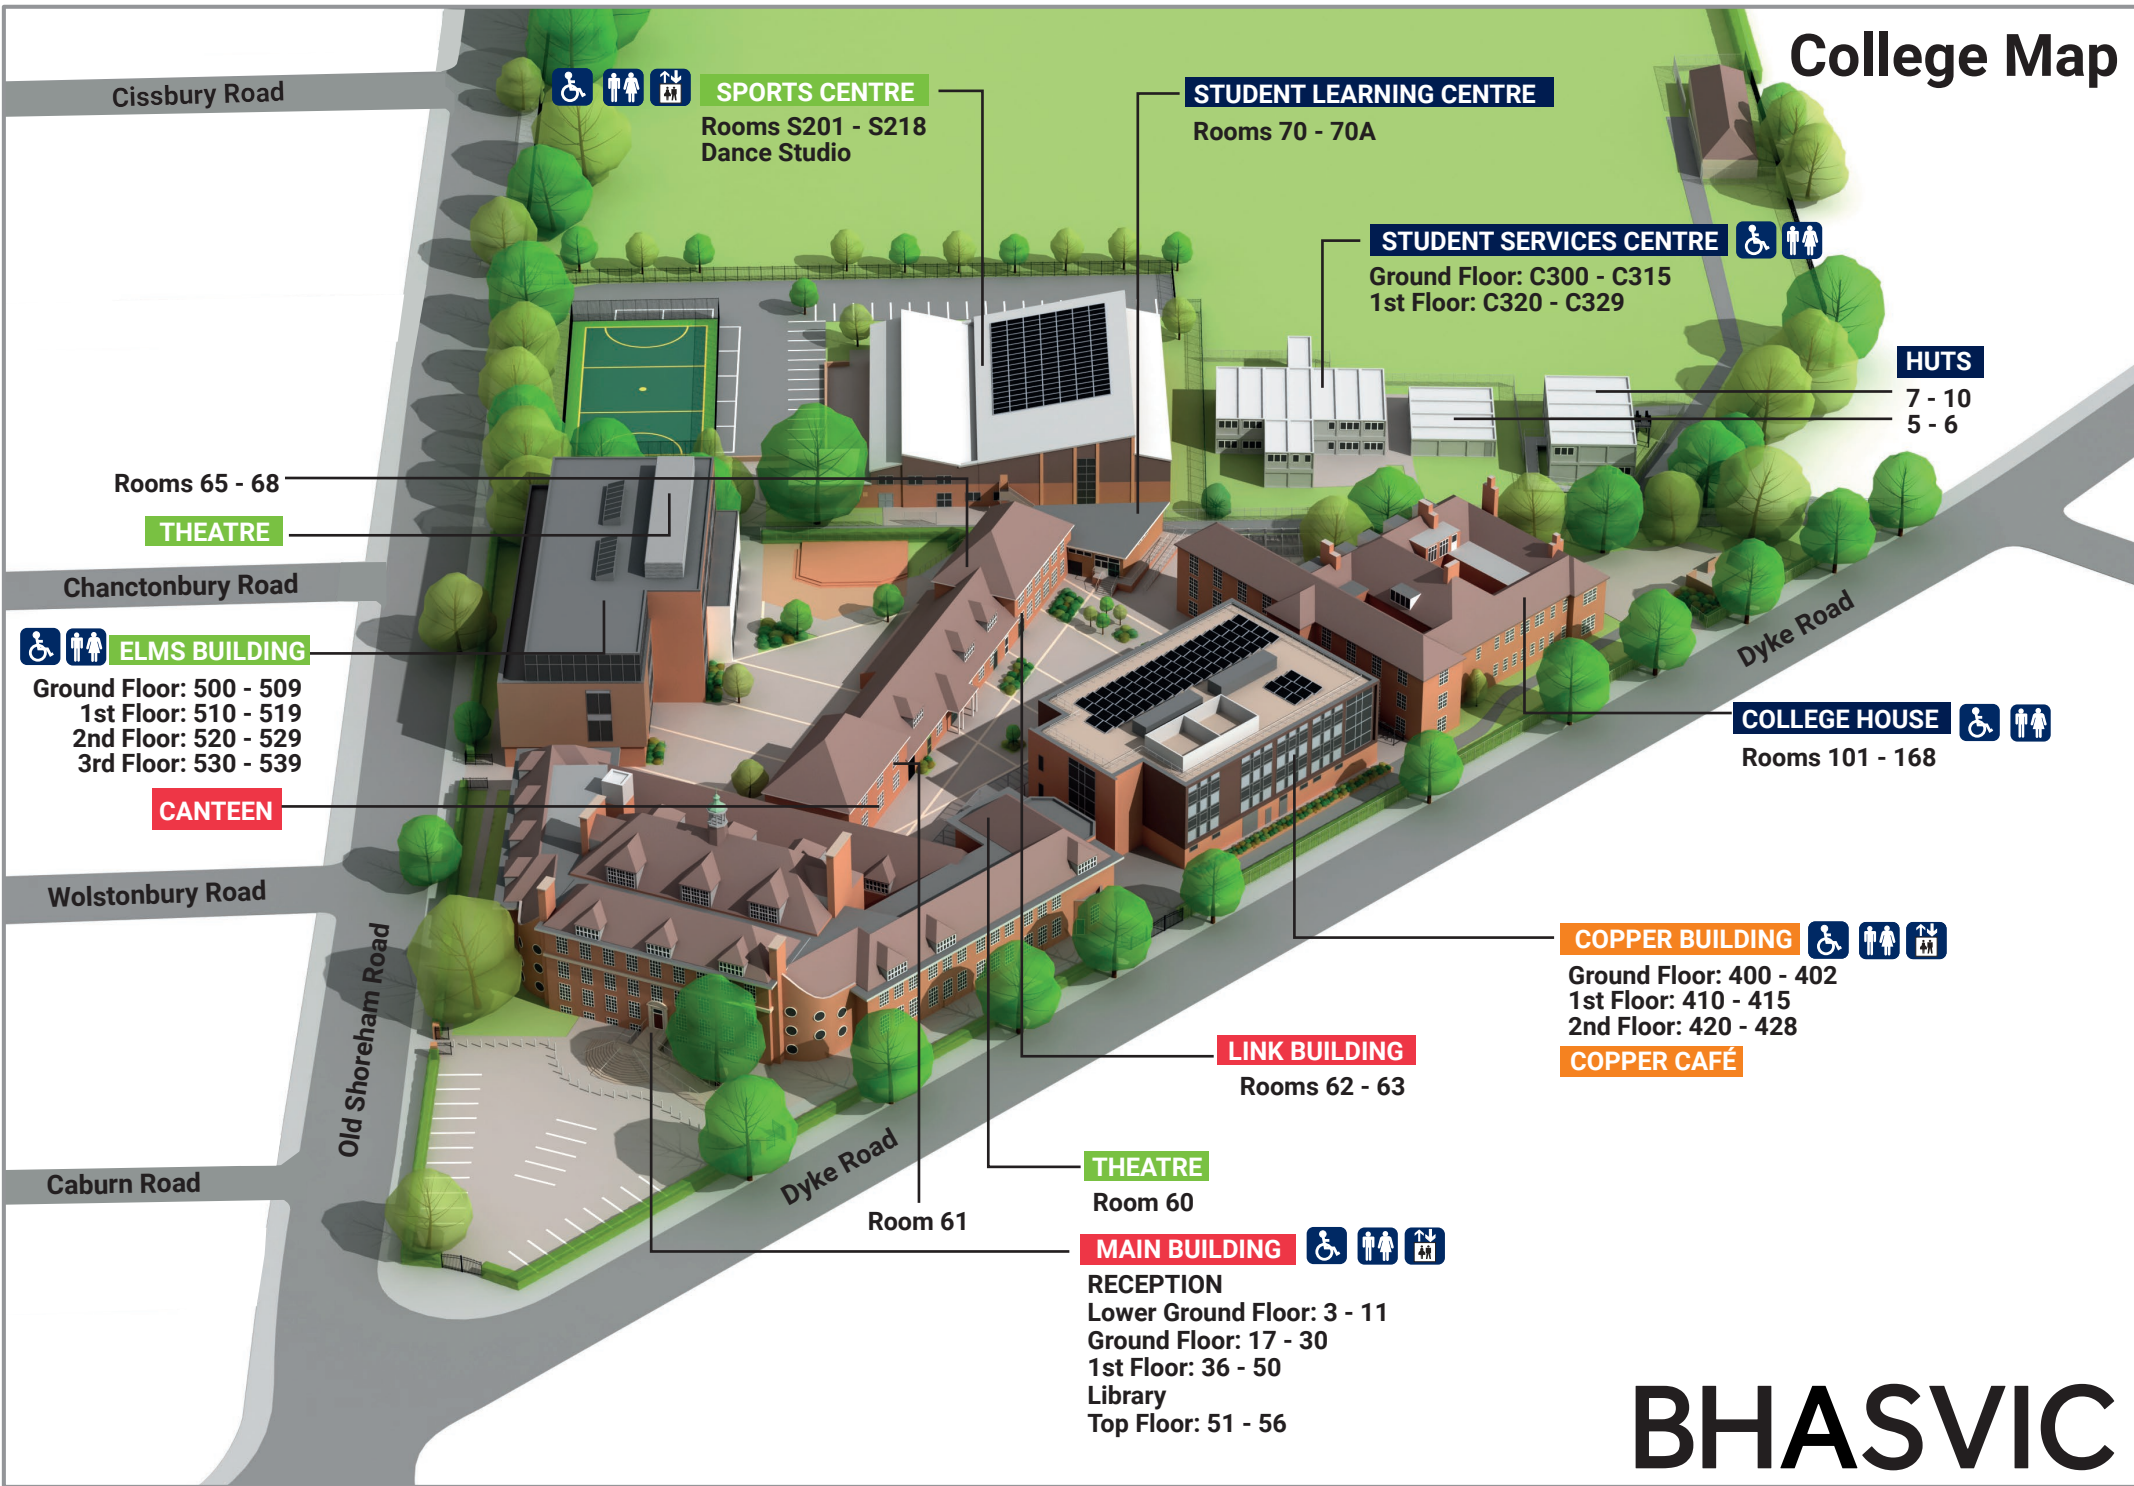

# College Map

## STUDENT LEARNING CENTRE

Rooms 70 - 70A

## CANTEEN

Wolstonbury Road

Old Shoreham Road

## THEATRE

Room 60