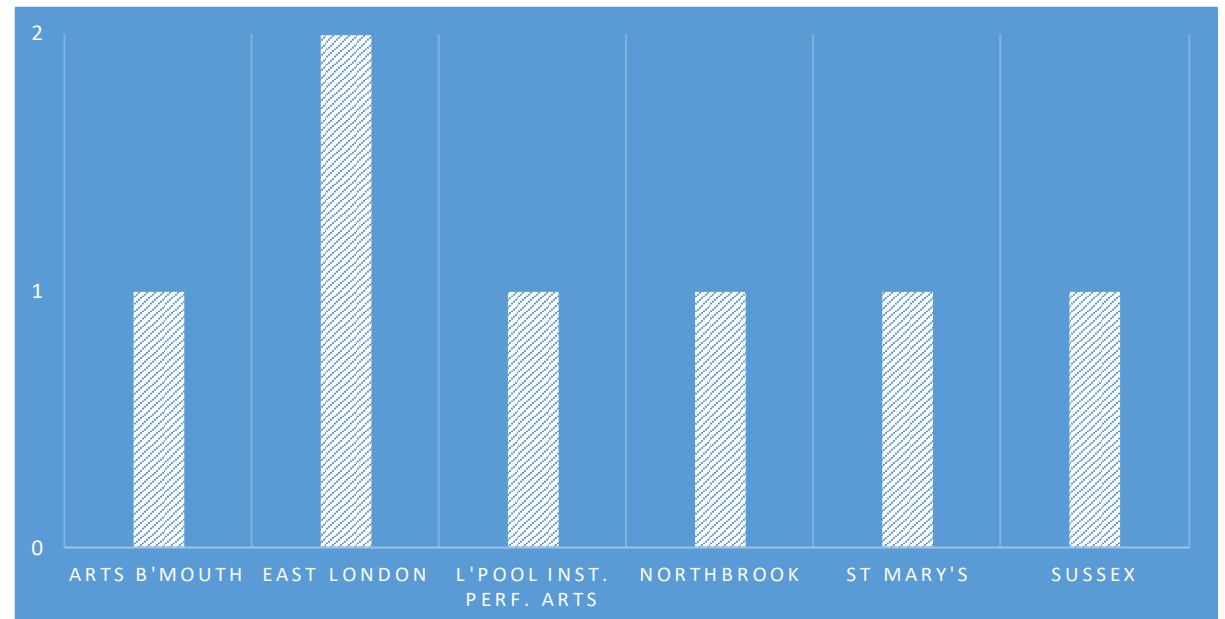

Drama and Performing Arts

Higher Education at BHASVIC

In Sept 2018, 7 BHASVIC students went onto study Drama and Performing Arts degrees at 6 different universities

Many Drama & Performing Arts students choose an alternative route to study at a specialist Conservatoire such as the Guildhall School of Acting & Drama.

Students can study Drama through a BTEC or an A level route at BHASVIC which are equivalent qualifications.

Performance is just one of many careers that can come from studying drama. For adaptable and enterprising individuals, there are few limits to where studying this dynamic subject can lead

Jobs where a Drama degree would be useful include:

- Performer
- Theatre stage manager
- Community arts worker
- Further education teacher
- Media researcher
- Secondary school teacher
- Television floor manager
- Theatre manager