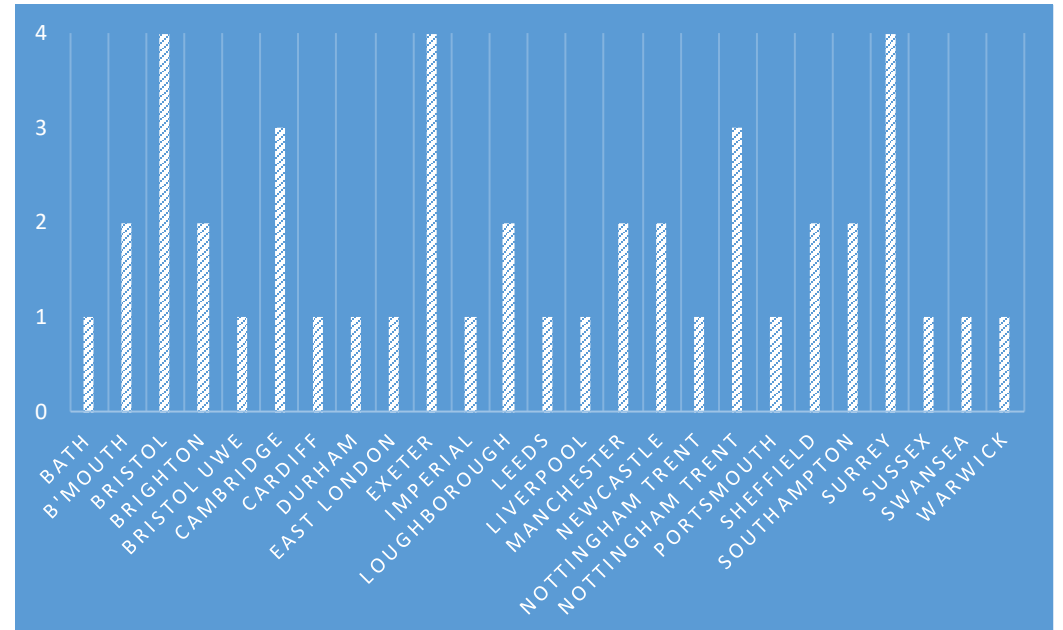

Engineering

Higher Education at BHASVIC

In Sept 2018, 45 BHASVIC students went onto study an Engineering-related degree at 25 different universities

Engineering degrees come in a wide variety of choice and cross all science subjects, Maths and Computing.

Each year we have a high number of students choosing to apply to an increasingly useful and vocational degree choice.

Engineers use their analytical skills and aptitude working with ground-breaking technologies to enhance people's lives

Jobs where an Engineering degree would be useful include:

- Building services engineer
- Environmental consultant
- Sustainability consultant
- Broadcast engineer
- Electrical engineer
- Electronics engineer
- Project manager
- Product/process development scientist