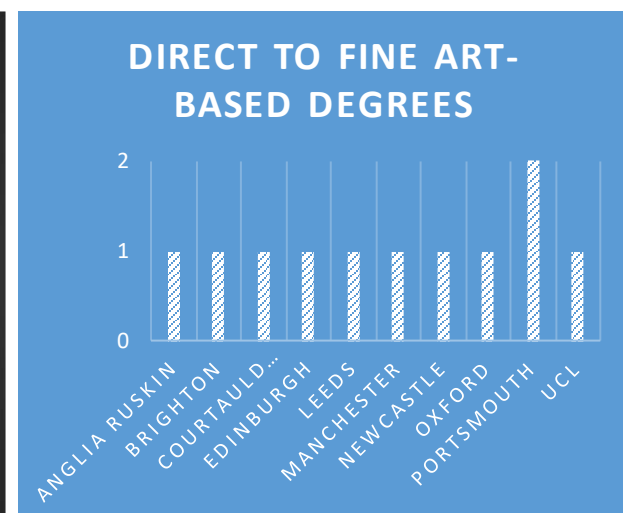

Fine Art

Higher Education at BHASVIC

Many of our students choose to take a one year Art Foundation level 3/4 Diploma (equiv. to 2 A levels) before embarking on an arts degree

Last year 69 students took this pathway, often studying at Brighton Met City College or Northbrook.

Joining a Visual Arts tutor group in A2 to support them in their applications, this helps them explore the wide variety of arts degrees available. Arts universities such as Falmouth, Bournemouth and Norwich specialise in Visual Arts courses. In addition, 11 students chose direct entry to Fine-art related degrees.

Fine art graduates develop practical and creative skills as well as entering exhibitions, competitions and building up a portfolio of work

Jobs where an Fine Art degree would be useful include:

- Art therapist
- Arts administrator
- Estates manager
- Interior and spatial designer
- Museum/gallery curator
- Museum/gallery exhibitions officer
- Multimedia programmer
- Stylist