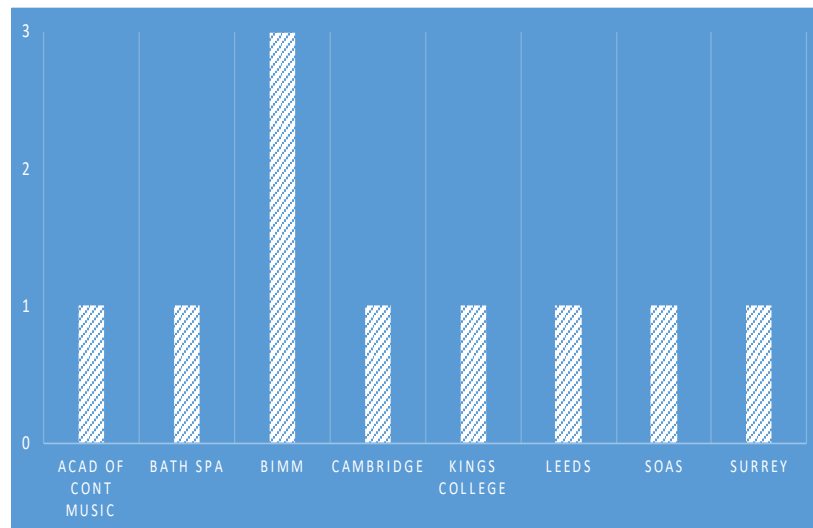

# Music

## Higher Education at BHASVIC

**In Sept 2018, almost half our BHASVIC Music students went onto study Music at 8 different universities or Conservatoires**

**Students can study Music through a BTEC or an A level route at BHASVIC which are equivalent qualifications.**