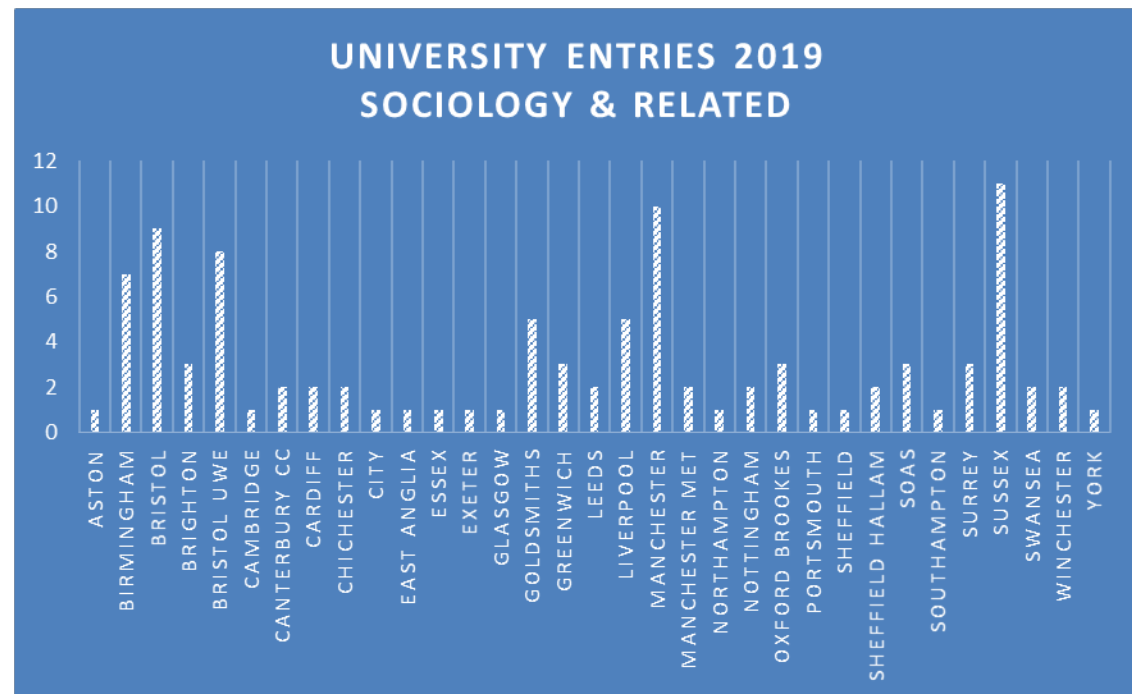

Sociology

Higher Education at BHASVIC 2019

In Sept 2019, 100 students went onto study Sociology-related degrees at 34 different unis

Many were combined with linked subjects e.g. social policy, criminology, anthropology, cultural studies, development studies, youth work, social work, childhood studies, education.

It is probably **our single most popular degree subject for 2019.**

Should I study Sociology at degree level?

Sociology is the study of human social life and you can expect to cover topics such as work, families, gender roles, multiculturalism, media and culture and globalisation

Sociology will include lectures and seminars every week. There's a lot of personal reading, coursework with research methods, and essays completed in exam conditions.

Types of degree

- There is a huge range of Sociology related subject areas including:
 - Anthropology
 - Social policy
 - Education
 - Public health
 - And many more
- It also combines well with a variety of other subjects including Politics and Psychology

Top 10 Universities for Sociology

Complete University Guide 2020

Cambridge, Bristol, Bath, Exeter, Glasgow

Sussex, Surrey, Sheffield, Keele – all very high student satisfaction scores

Aston, Portsmouth, Essex, Liverpool Hope - all with top graduate prospects