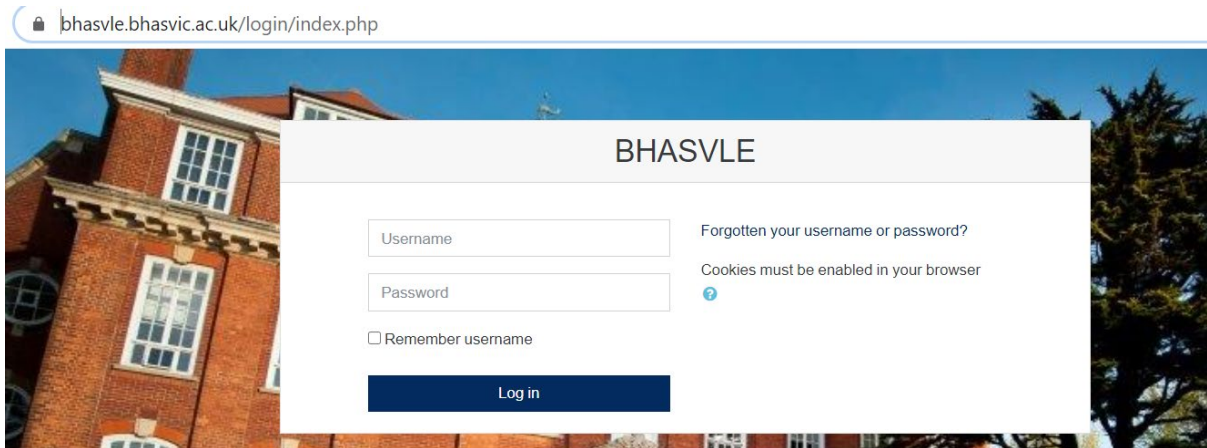

Parent/Carer log in to BHASVIC Virtual Futures Fair 2021

As a parent or carer of a BHASVIC student you are invited to attend the Virtual Futures Fair 2021. To visit the event please log in to BHASVIC's student virtual learning environment – BHASVLE – at <https://bhasvle.bhasvic.ac.uk/>

The BHASVLE log in page shown above can also be accessed from the BHASVLE icon on the Student Dashboard of the college website: <https://www.bhasvic.ac.uk/student-dashboard>

BHASVLE

Enter the generic parent/carer username and password.