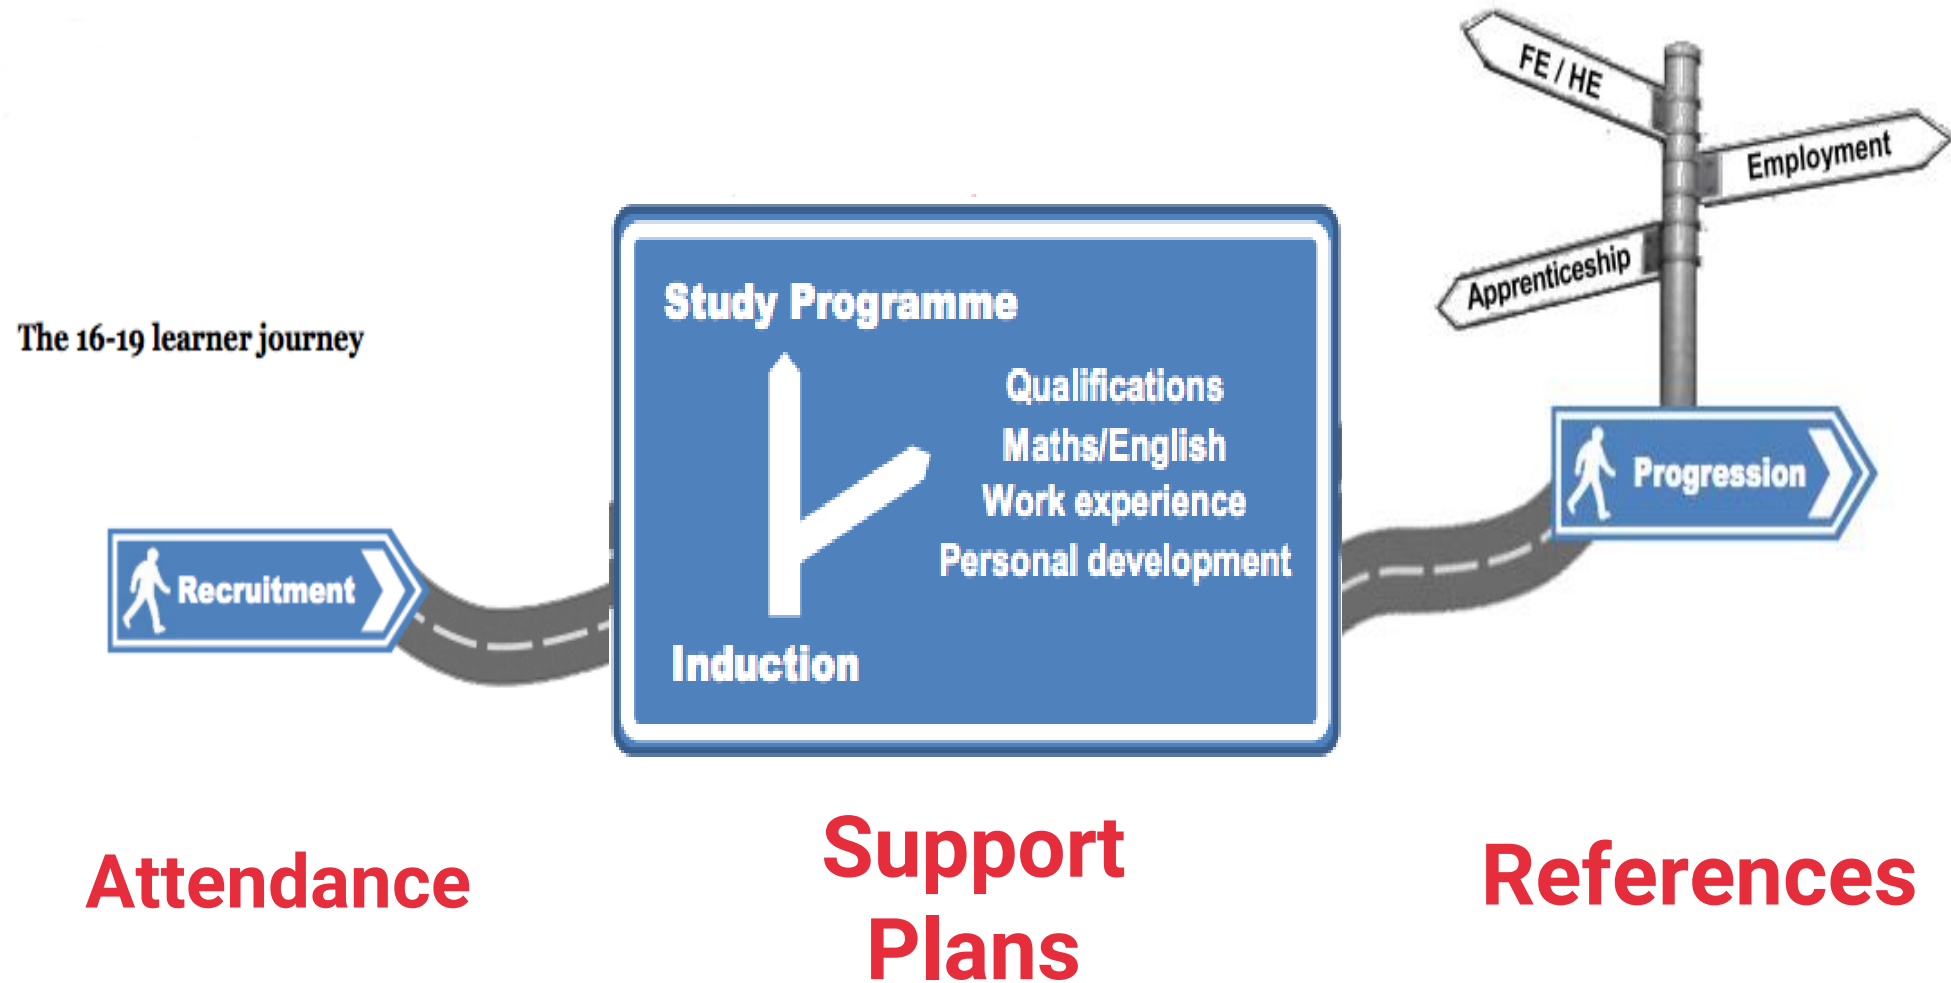

The learning journey through BHASVIC